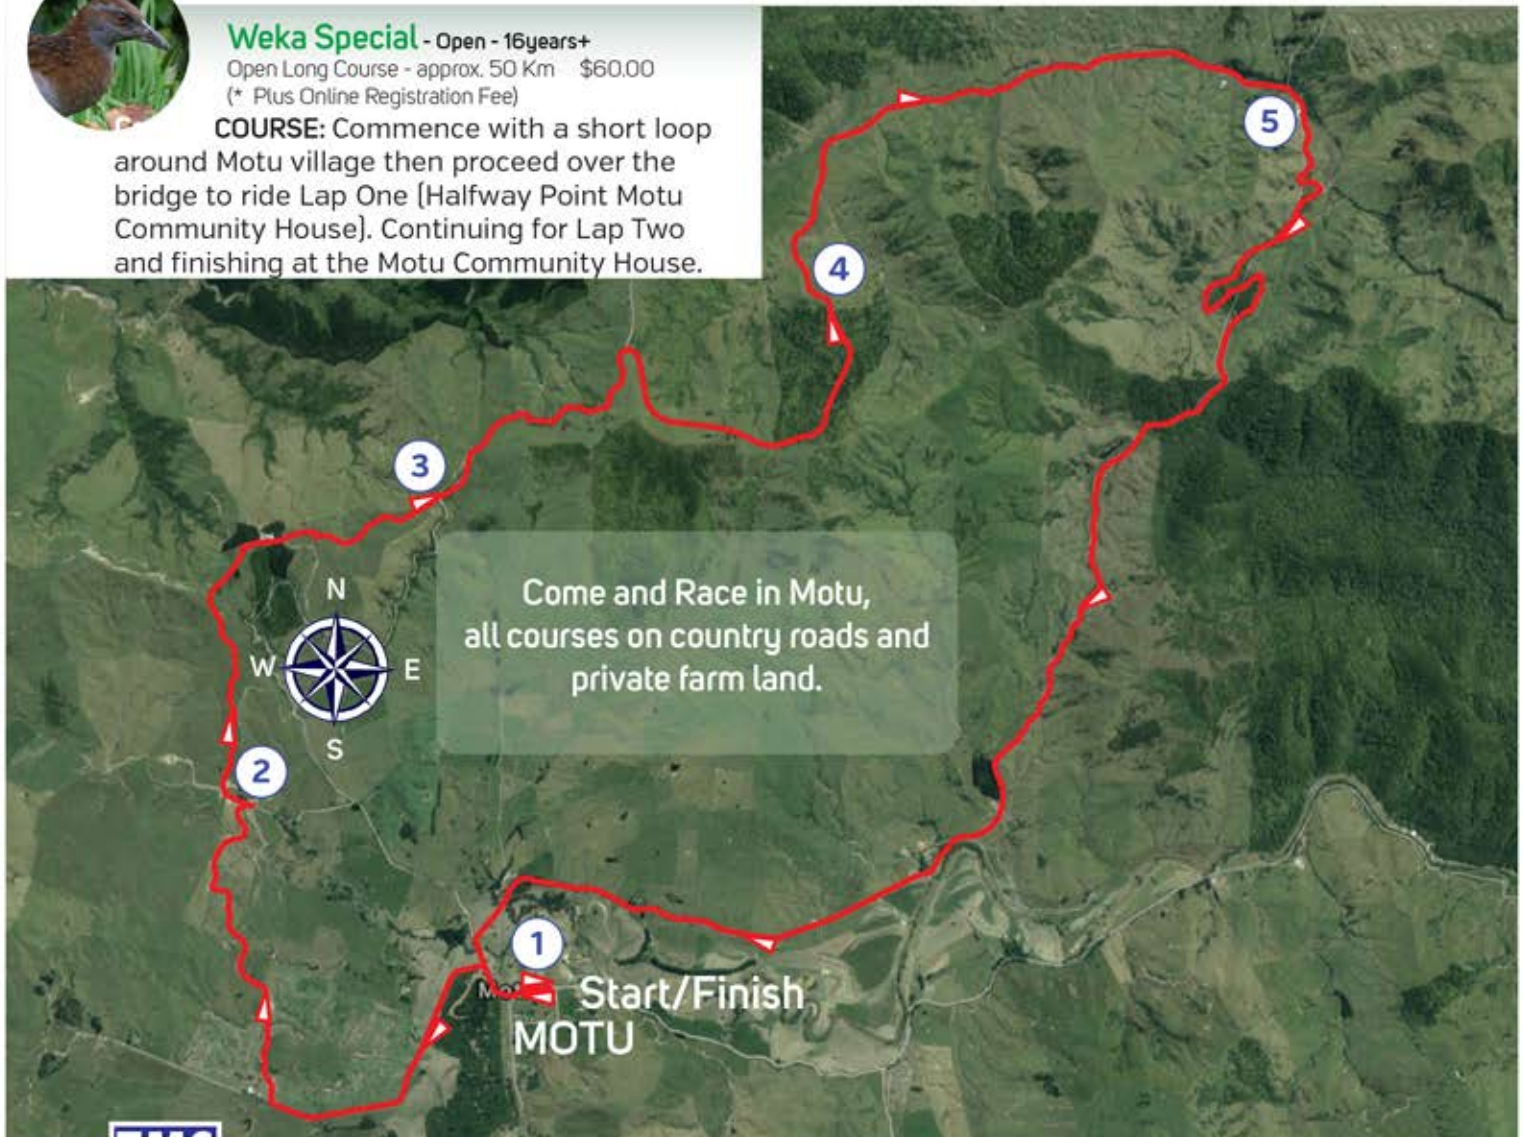

PGG Wrightson

OPEN
Courses

motu Special

Middle of Winter "get out there" - Fun day.
In support of the 'Motu Community House'

10am Sunday 27 August 2017
Start / Finish Motu Community House

5 mountain
bike races

NZ Falcon Special - Open - 16years+
Open Short Course - approx. 25Km \$50.00
(* Plus Online Registration Fee)

COURSE: Commence with a short loop around Motu village then proceed over the bridge to ride one full lap finishing back at the Motu Community House.

Weka Special - Open - 16years+
Open Long Course - approx. 50 Km \$60.00
(* Plus Online Registration Fee)

COURSE: Commence with a short loop around Motu village then proceed over the bridge to ride Lap One (Halfway Point Motu Community House). Continuing for Lap Two and finishing at the Motu Community House.