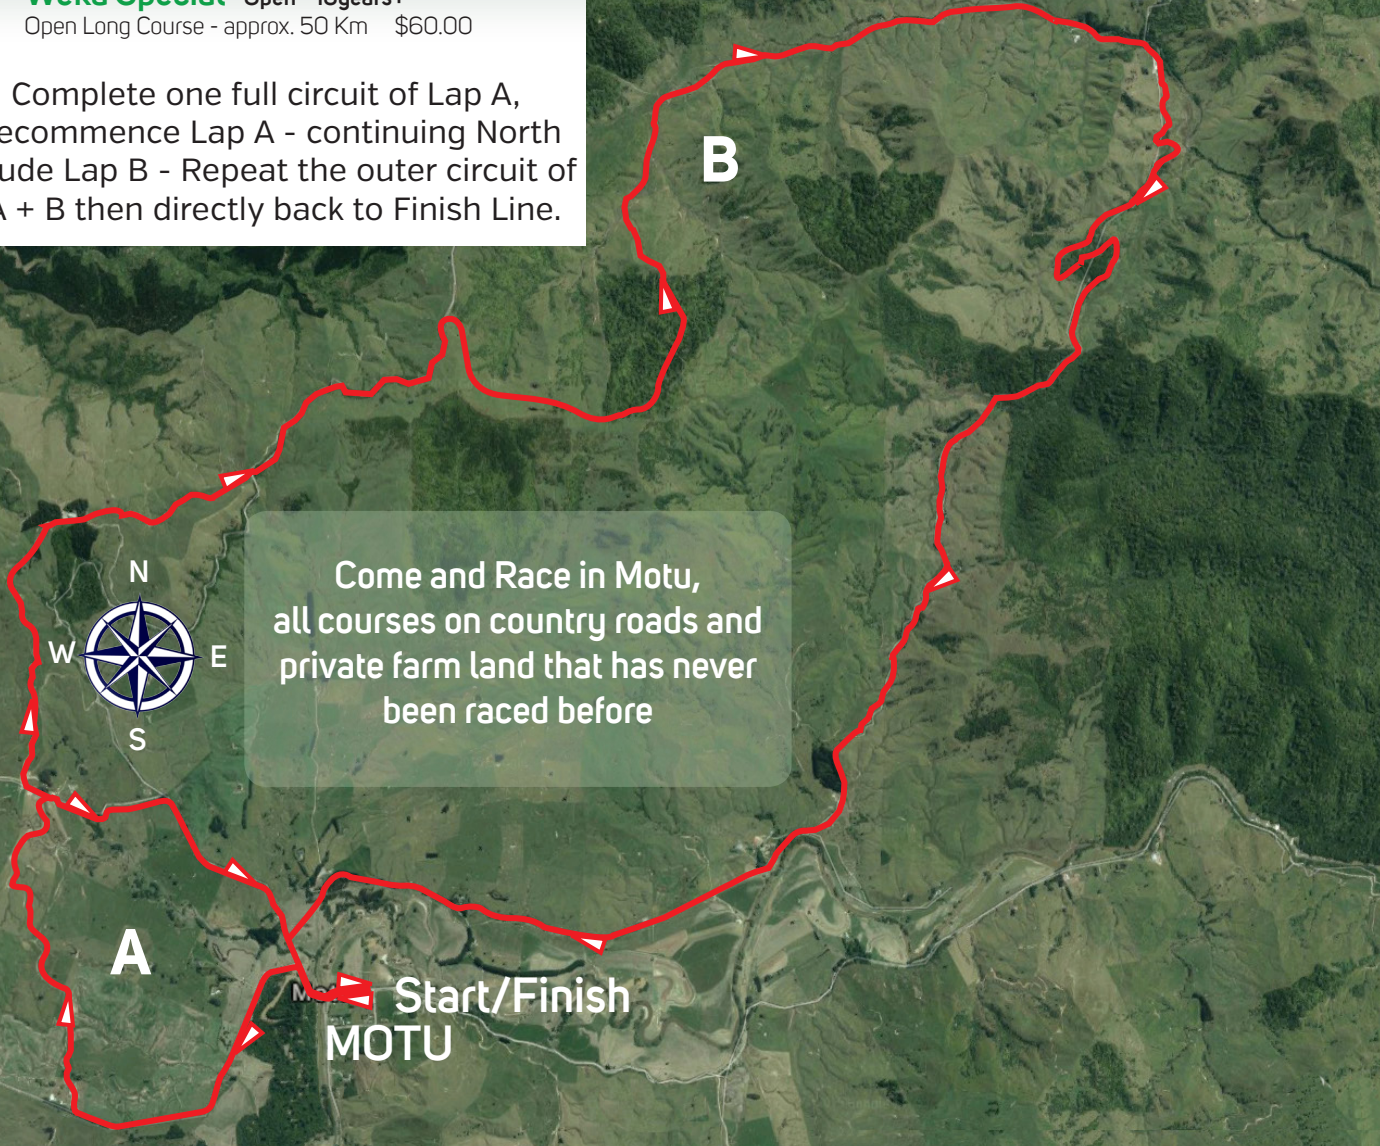

OPEN
Courses

PGG Wrightson

motu Special

Middle of Winter "get out there" - Fun day.
In support of the 'Motu Community House'

10am Sunday 25 August 2019
Start / Finish Motu Community House

7 | mountain
bike races

Fantail Special - Open - 16years+
Open Short Course - approx. 25Km \$50.00

Complete one full circuit of Lap A,
then recommence Lap A - continuing North
to also include Lap B - then directly back to
Finish Line.

Weka Special - Open - 16years+
Open Long Course - approx. 50 Km \$60.00

Complete one full circuit of Lap A,
then recommence Lap A - continuing North
to include Lap B - Repeat the outer circuit of
Laps A + B then directly back to Finish Line.